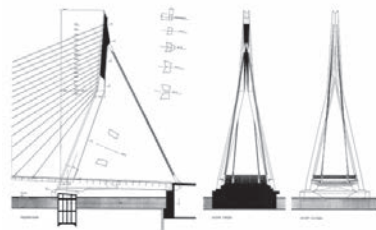

41

Ⓓ

project **Kpn Telecom Tower**
 typology **office**
 architect **Renzo Piano**
 realization **2000**
 address **Wilhelminakade 123**

42

Ⓓ

project **Erasmus Bridge**
 typology **public**
 architect **Ben Van Berkel**
 realization **1996**
 address **Erasmusbrug**