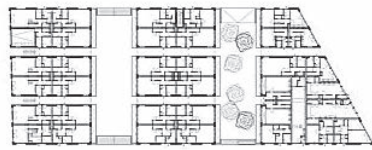

02

Ⓐ

project **Historic Housing**
typology **residential**
architect **Sputnik architecture**
realization **2011**
address **Achterhaven**