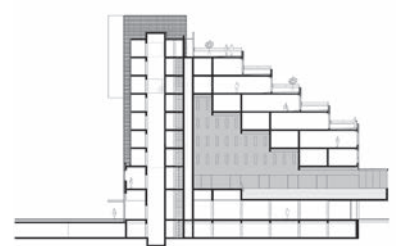

08

Ⓐ

project **Mullerpiet Apartment Block**
typology **residential**
architect **Neutelings Riedijk**
realization **2003**
address **Sint-Jobskade, Sint-Jobsweg**