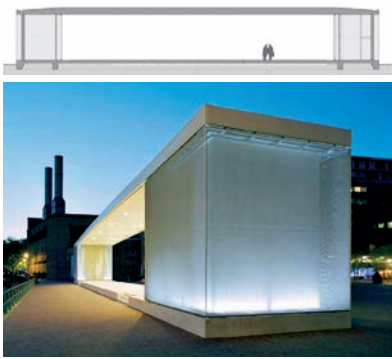

17

©

project **Urban Podium**
typology **public**
architect **Atelier Kempe Thill**
realization **2009**
address **Grotekerkplein**