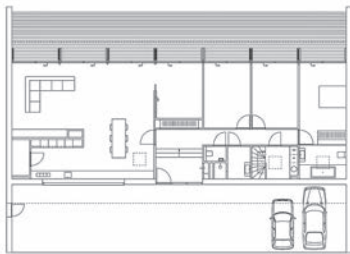

57

Ⓒ

project **Kralingsweg House**
typology **residential**
architect **DKV**
realization **2009**
address **Kralingsweg 195, Onderlangs**