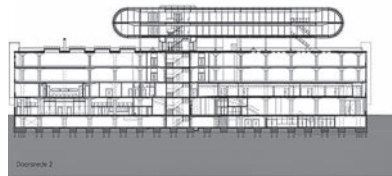

43

Ⓓ

project **Penthouse Las Palmas**
typology **office**
architect **Bentham Crowel**
architecten **architecten**
realization **2008**
address **Wilhelminakade 330**