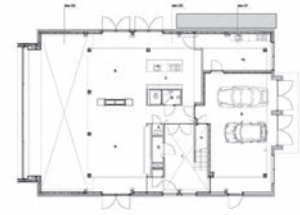

59

Ⓗ

project **Periscope Housing residential**
 typology **residential**
 architect **Joke Vos Architecten**
 realization **2006**
 address **Marinus van Elswijkkade**

60

Ⓗ

project **House In A Church residential**
 typology **residential**
 architect **Ruud Visser architecten**
 realization **2010**
 address **Terbregse Rechter Rottekade 127-129**