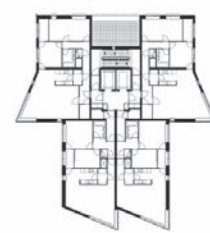

19

©

project **City Building Housing Block**
 typology **mixed use**
 architect **J. Bosch**
 realization **2003**
 address **Binnenrotte, Librijesteeg 103-331**

20

©

project **Schieland Tower**
 typology **residential**
 architect **de Architecten CIE**
 realization **1996**
 address **Bulgersteyn 1**