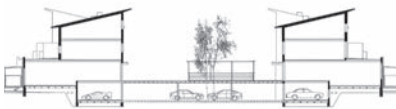

61

Ⓗ

project **De Landjes Housing residential**
typology **residential**
architect **Mecanoo**
realization **2002**
address **Dirk Van Prooijesingel**