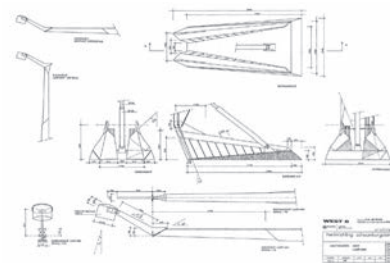

13

(B)

project **Boijmans Van Beuningen Museum Extension**
typology **museum**
architect **Robbrecht en Daem**
realization **2003**
address **Museumpark 18-20**

14

(C)

project **Schouwburgplein public West 8**
typology **public**
architect **West 8**
realization **1997**
address **Schouwburgplein**