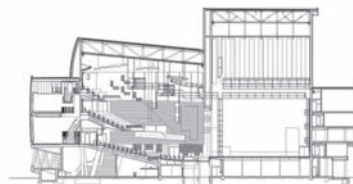

39

ⓓ

project **Luxor Theatre public**
typology **Bolles+Wilson**
architect **2001**
realization **Posthumalaan 1**
address