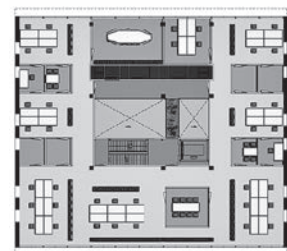

55

(G)

project **Brainpark III office building**
 typology **office**
 architect **Hans Kollhoff - Rapp & Rapp**
 realization **2005**
 address **Fascinatio Boulevard 350**

56

(G)

project **Kantoorvilla residential**
 typology **residential**
 architect **MEI Architecten**
 realization **2008**
 address **Bahialaan 2**