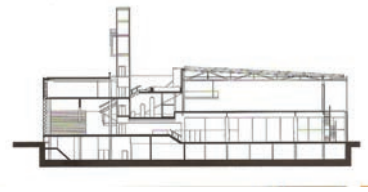

11

(B)

project **Zalmhaven Housing Block**
typology **residential**
architect **DKV**
realization **1996**
address **Gedempte Zalmhaven 751-999, Scheepstimmermanslaan 20-69**

12

(B)

project **Kunsthall museum**
typology **OMA**
architect **OMA**
realization **1992**
address **Westzeedijk 341**