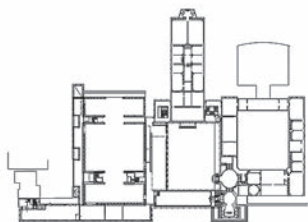

13

(B)

project **Boijmans Van Beuningen Museum Extension**
typology **museum**
architect **Robbrecht en Daem**
realization **2003**
address **Museumpark 18-20**