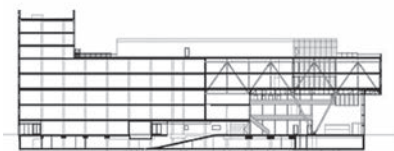

05

Ⓐ

project **Kraton 230 Building**
 typology **office**
 architect **MEI Architecten**
 realization **2007**
 address **Kratonkade 3-5**

06

Ⓐ

project **Schiecentrale Building**
 typology **mixed use**
 architect **MEI Architecten**
 realization **2009**
 address **Schienhavenkade**