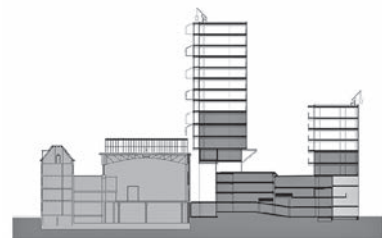

05

Ⓐ

project **Kraton 230 Building**
 typology **office**
 architect **MEI Architecten**
 realization **2007**
 address **Kratonkade 3-5**

06

Ⓐ

project **Schiecentrale Building**
 typology **mixed use**
 architect **MEI Architecten**
 realization **2009**
 address **Schienhavenkade**